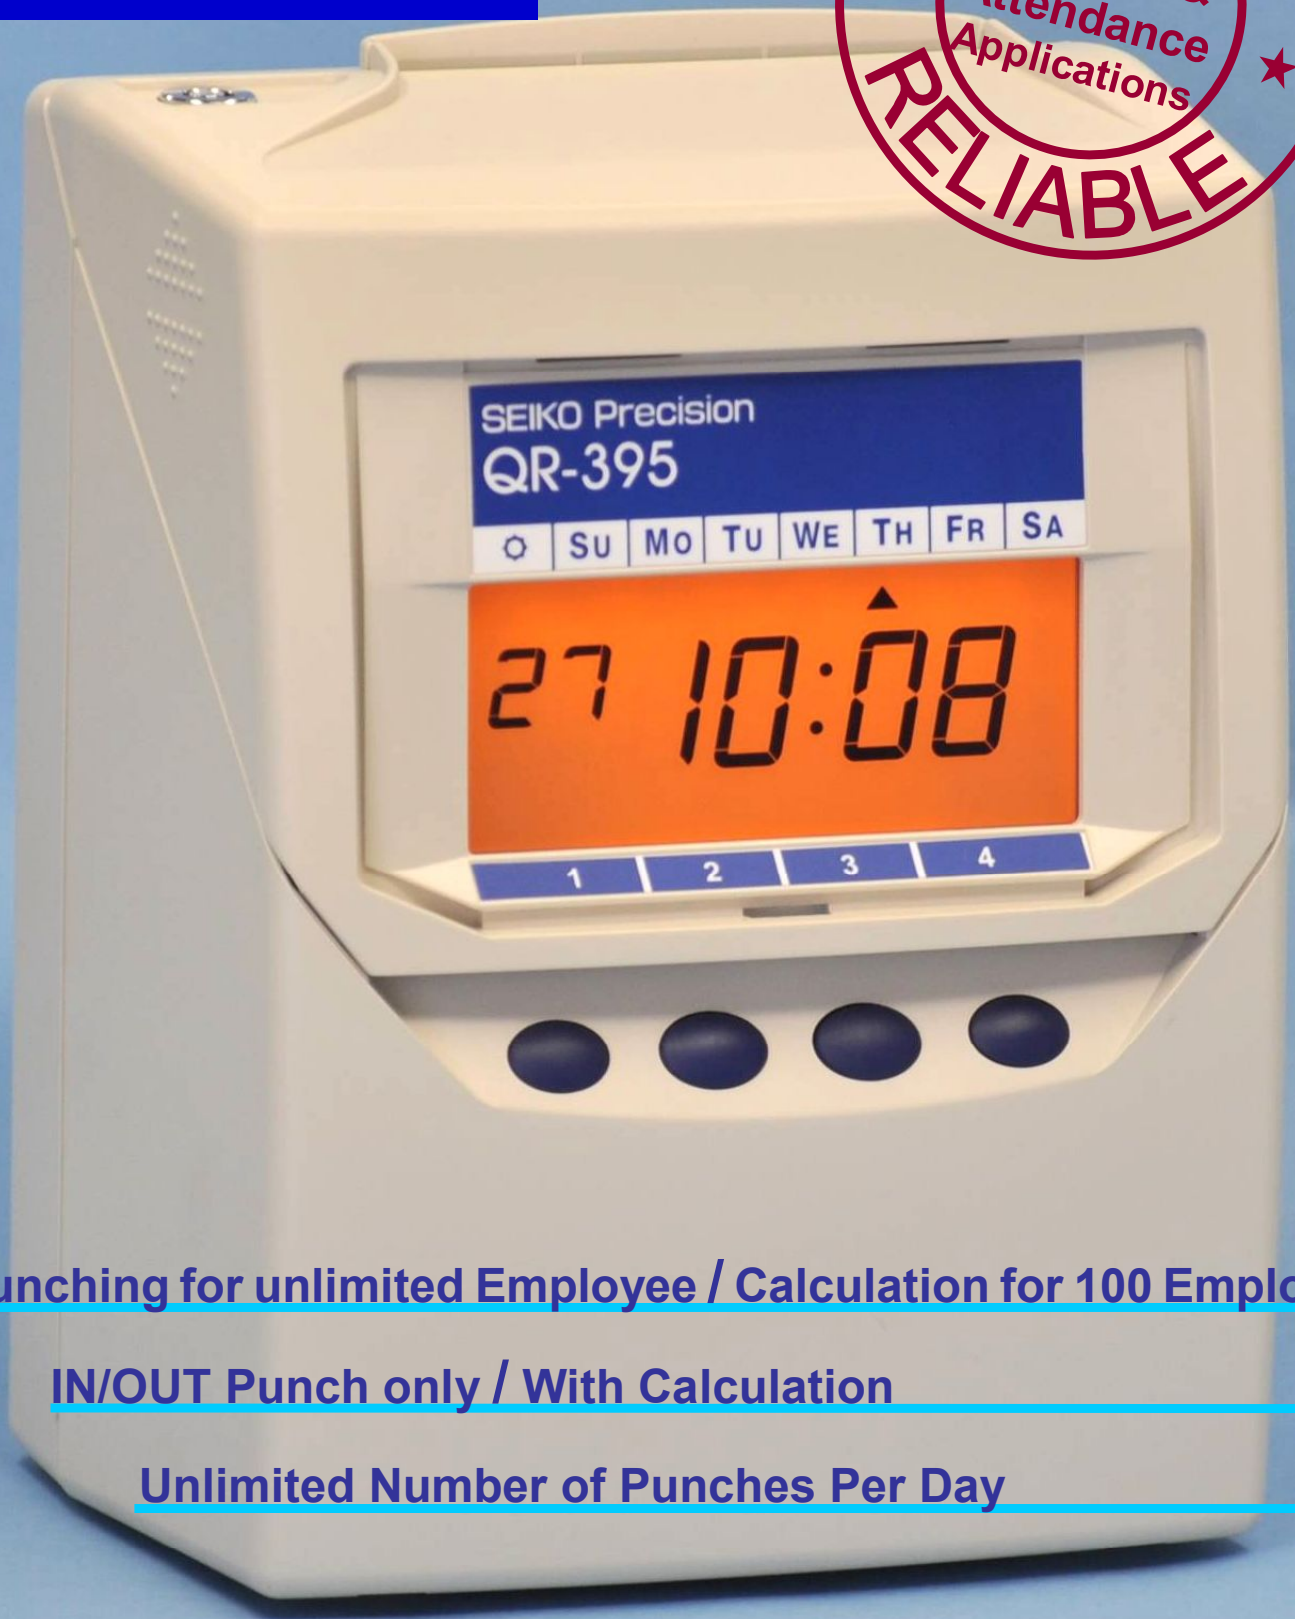

QUARTZ TIME RECORDER

QR-395

Punching for unlimited Employee / Calculation for 100 Employee

IN/OUT Punch only / With Calculation

Unlimited Number of Punches Per Day

SEIKO Precision

Reliability as Standard, Versatility on Demand

General Specifications

- Clock: Digital (date and time) with LCD Back Light
- Accuracy: Monthly accuracy better than +/- 15 sec. (at ordinary temperature)
- Printing Color: Mono color (Black)
- Power: 120VAC 50/60Hz 0.3A
220-240VAC 50/60Hz, 0.17A
- Dimensions (W x H x D) 160 x 205 x 128 mm (6-3/10 x 8 x 5 in.)
- Weight: Approx 1.5 kg (3.3 lb)